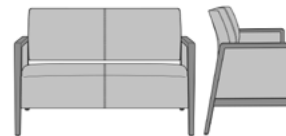

VLDLN21UP
50.5W 26D 35H
26AH

kwalu | Furnishing the Future™

6160 Peachtree Dunwoody Rd. Building C, Atlanta, GA 30328

1-877-MY-KWALU kwalu.com