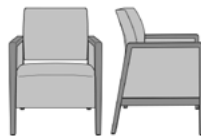

valdina

Lounge

kwalu.

Furnishing the Future™

valdina

Lounge

The Valdina Lounge is everything you want in a waiting zone. Comfort in the thickly cushioned seat, a sculpted back that supports good posture and bleach-cleanable Kwalu classic material arms and tapered legs. The boxcar seat styling of this lounge chair gives its back the appearance of floating in air, creating a visible cleanout for easy maintenance. You will gravitate to the oasis that is the Valdina Lounge.

Steel Reinforced
Our patented steel-reinforced joint system uses over 20 pieces of steel in most Kwalu chairs. Stop ongoing and costly furniture replacement.

Visible Cleanout
Cleanout is incorporated behind seat cushion to prevent buildup of debris while providing a clean look.

Number of Seats
Choose from 3 seat styles – lounge chair, love seat and sofa.

Optional Closed Arm Panels
Available with or without upholstered arm panels.

Statement of Line

VLDLN1
26W 26D 35H
26AH

VLDLN1UP
26W 26D 35H
26AH