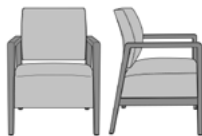

valdina

Lounge

kwalu.

Furnishing the Future™

valdina

Lounge

The Valdina Lounge is everything you want in a waiting zone. Comfort in the thickly cushioned seat, a sculpted back that supports good posture and bleach-cleanable Kwalu classic material arms and tapered legs. The boxcar seat styling of this lounge chair gives its back the appearance of floating in air, creating a visible cleanout for easy maintenance. You will gravitate to the oasis that is the Valdina Lounge.

Steel Reinforced
Our patented steel-reinforced joint system uses over 20 pieces of steel in most Kwalu chairs. Stop ongoing and costly furniture replacement.

Visible Cleanout
Cleanout is incorporated behind seat cushion to prevent buildup of debris while providing a clean look.

Number of Seats
Choose from 3 seat styles – lounge chair, love seat and sofa.

Optional Closed Arm Panels
Available with or without upholstered arm panels.

Statement of Line

VLDLN1
26W 26D 35H
26AH

VLDLN1UP
26W 26D 35H
26AH